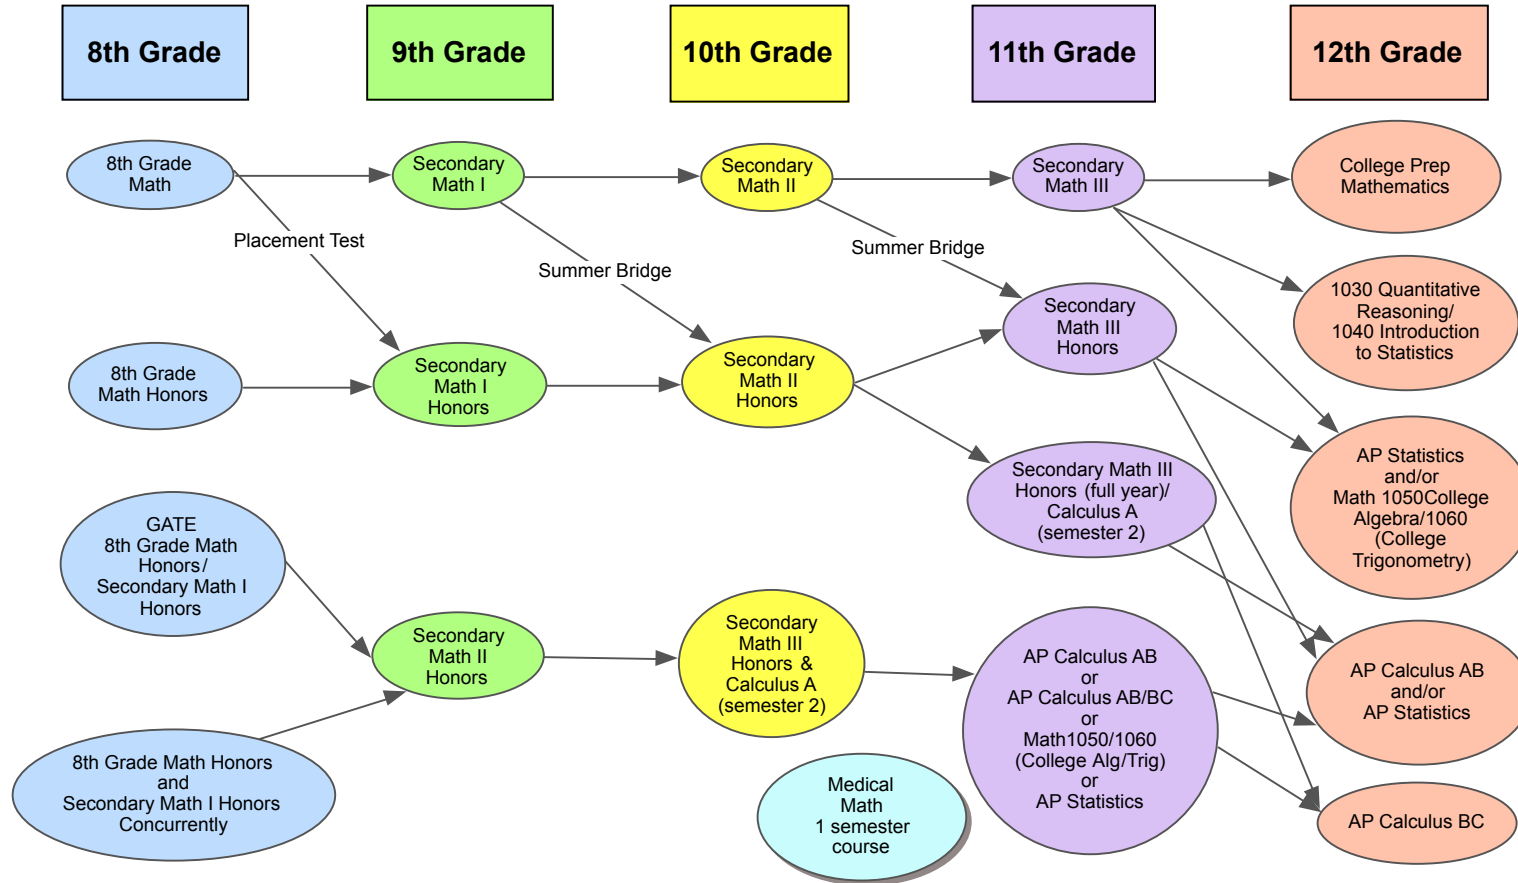

## Park City School District Math Pathways 2018-2019

\*Students not demonstrating math proficiency (by grades and assessment scores) will be dropped from an elective course offering and enrolled in a supplemental math course.