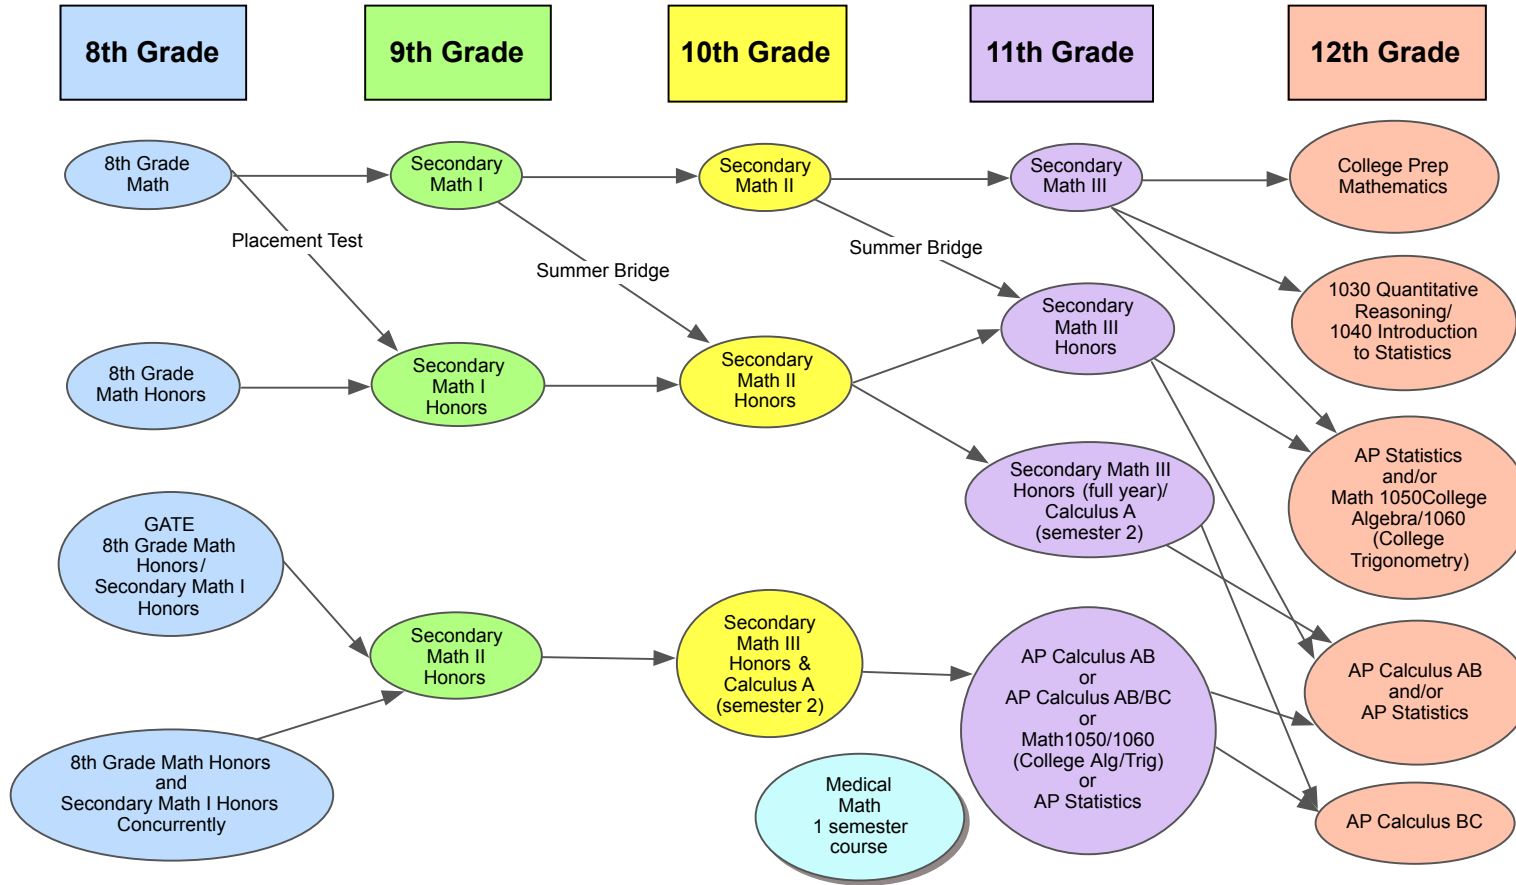

Park City School District Math Pathways 2017-2018

*Students not demonstrating math proficiency (by grades and assessment scores) will be dropped from an elective course offering and enrolled in a supplemental math course.